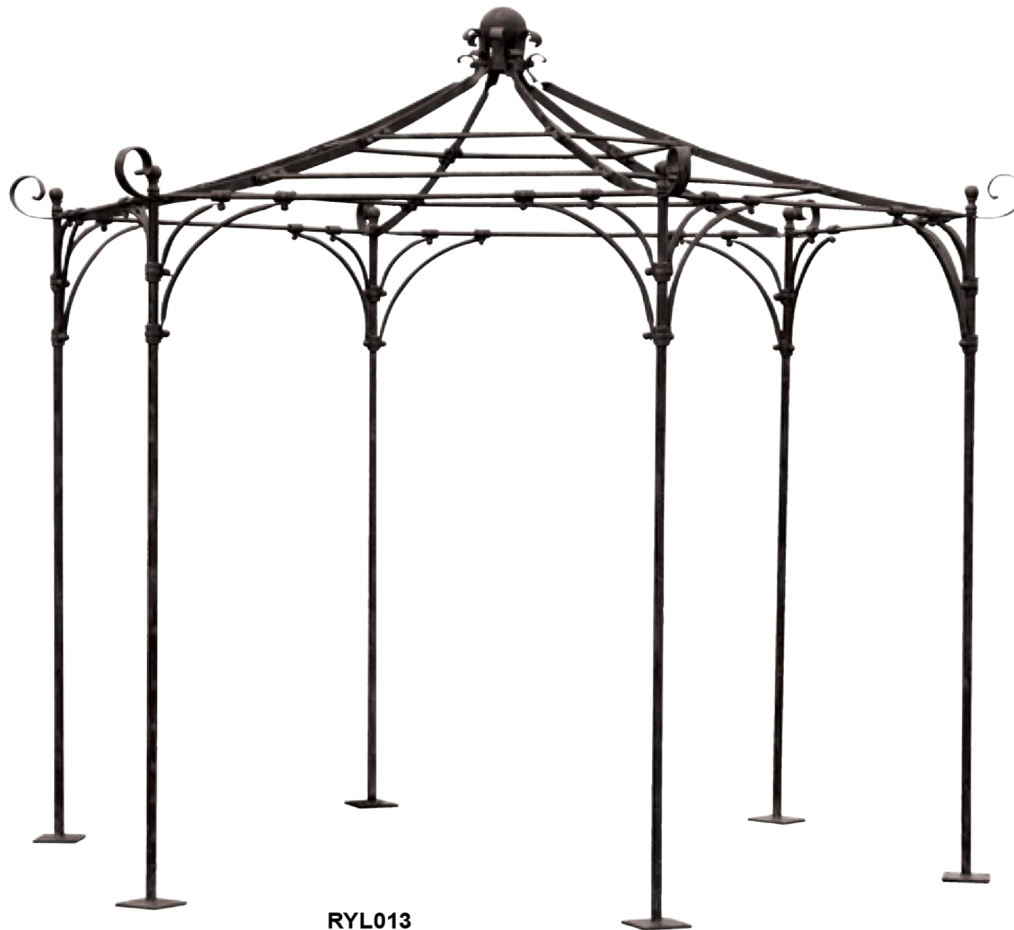

3

4

DECORATIVE OBJECTS

HX0462
Life Size Merino Sheep
(Suitable for outdoor use)
H:670 L:1070 W:430mm.
£420

HX0241
Life Size Merino Sheep Grazing
(Suitable for outdoor use)
H:590 L:960 W:400mm.
£390

HX0456
Life Size Friesian Cow
(Suitable for outdoor use)
H:1550 W:2000 D:865mm.
£1710

HX0564
Life-size
Silverback Gorilla
(Suitable for outdoor use)
H:1140 W:845 L:690mm.
£960

HX0650
Life-size Bronze Finish Stag
(Suitable for outdoor use)
H:2220 L:1900 D:500mm.
£1840

HX0123

HX0123
Lady of the Lake Bronze
(Suitable for outdoor use)
H:750 W:420 D:780mm.
£490

RYL008
Rose Arch Iron Pergola
(Suitable for outdoor use)
H:2000 W:1550 L:3750mm.
£890

FUZ377

RYL013
Round Iron Pergola
(Suitable for outdoor use)
H:2950 W:3200 D:3200mm.
£1880

FUZ377
Iron Canopy Doorframe
(Indoor use only)
H:2750 W:1370 D:1010mm.
£2180

WATER FEATURES

HEN2334
Natural Stone Sink
(Suitable for outdoor use)
H:130 W:540 D:380mm.
£130

HEN2334

XZH030
Outdoor Urn Water Fountain
(Suitable for outdoor use)
H:910 W:730 D:730mm.
£558

HX0772
Large Fountain with Pond Surround
(Suitable for outdoor use)
H:2160 Dia:2600mm.
£4700