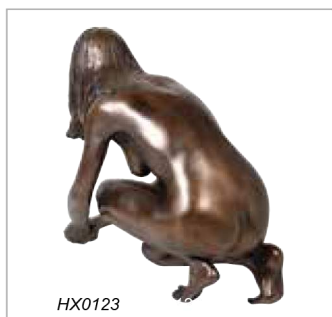

3

4

DECORATIVE OBJECTS

HX0462
Life Size Merino Sheep
(Suitable for outdoor use)
H:670 L:1070 W:430mm.
£420

HX0241
Life Size Merino Sheep Grazing
(Suitable for outdoor use)
H:590 L:960 W:400mm.
£390

HX0456
Life Size Friesian Cow
(Suitable for outdoor use)
H:1550 W:2000 D:865mm.
£1710

HX0564
Life-size
Silverback Gorilla
(Suitable for outdoor use)
H:1140 W:845 L:690mm.
£960

HX0650
Life-size Bronze Finish Stag
(Suitable for outdoor use)
H:2220 L:1900 D:500mm.
£1840

HX0123

HX0123
Lady of the Lake Bronze
(Suitable for outdoor use)
H:750 W:420 D:780mm.
£490