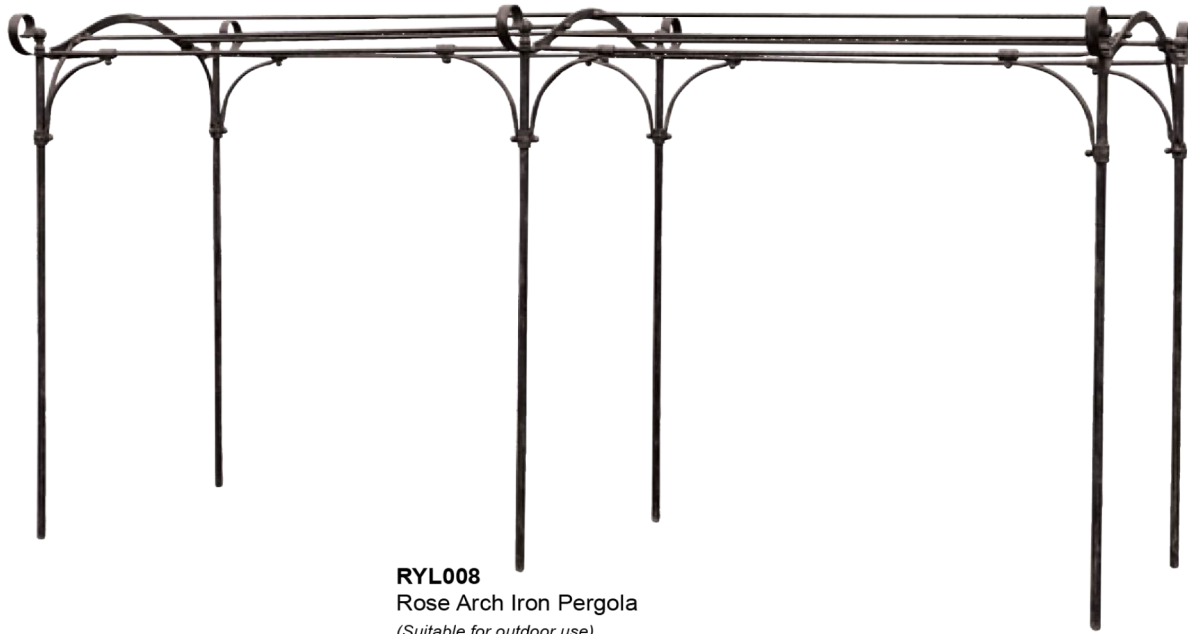

3

4

DECORATIVE OBJECTS

HX0462
Life Size Merino Sheep
(Suitable for outdoor use)
H:670 L:1070 W:430mm.
£420

HX0241
Life Size Merino Sheep Grazing
(Suitable for outdoor use)
H:590 L:960 W:400mm.
£390

HX0456
Life Size Friesian Cow
(Suitable for outdoor use)
H:1550 W:2000 D:865mm.
£1710

HX0564
Life-size
Silverback Gorilla
(Suitable for outdoor use)
H:1140 W:845 L:690mm.
£960

HX0650
Life-size Bronze Finish Stag
(Suitable for outdoor use)
H:2220 L:1900 D:500mm.
£1840

HX0123

HX0123
Lady of the Lake Bronze
(Suitable for outdoor use)
H:750 W:420 D:780mm.
£490

RYL008
Rose Arch Iron Pergola
(Suitable for outdoor use)
H:2000 W:1550 L:3750mm.
£890

FUZ377

RYL013
Round Iron Pergola
(Suitable for outdoor use)
H:2950 W:3200 D:3200mm.
£1880

FUZ377
Iron Canopy Doorframe
(Indoor use only)
H:2750 W:1370 D:1010mm.
£2180

WATER FEATURES

HEN2334
Natural Stone Sink
(Suitable for outdoor use)
H:130 W:540 D:380mm.
£130

HEN2334

XZH030
Outdoor Urn Water Fountain
(Suitable for outdoor use)
H:910 W:730 D:730mm.
£558

HX0772
Large Fountain with Pond Surround
(Suitable for outdoor use)
H:2160 Dia:2600mm.
£4700