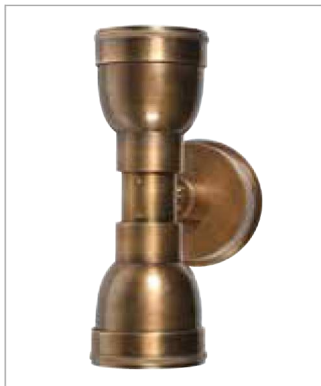

1 HX0802
Lion Head Roman Stone Fountain
(Suitable for outdoor use)
H:1470 W:700 D:550mm.
Price TBR

2 HX0333
Sienna Roman Stone Fountain
(Suitable for outdoor use)
H:1800 W:800 L:450mm.
£1300

3 HX0801
Sienna Verdigris Fountain
(Suitable for outdoor use)
H:1800 W:800 L:450mm.
Price TBR

4 HX0693
Lion Head Terracotta Effect Fountain
(Suitable for outdoor use)
H:1470 W:700 D:550mm.
£780

LIGHTING & LANTERNS

MTL058

Antique Silver Double Over Door Wall Light

(Suitable for outdoor & indoor use)

H:130 W:300 D:160mm.

£170

MTL054

Antique Brass 2 Spot Over Door Wall Light

(Suitable for outdoor & indoor use)

H:90 W:220 D:140mm.

£194

MTL063

Antique Black Outdoor Wall Light

(Suitable for outdoor & indoor use)

H:500 W:75 D:120mm.

Price TBR

MTL051

Antique Brass Outdoor Domed Wall Light

(Suitable for outdoor & indoor use)

H:330 W:450 Dia:220mm.