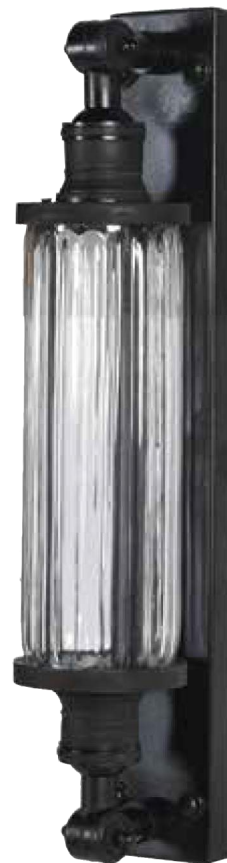

H:130 W:300 D:160mm.

£170

MTL054

Antique Brass 2 Spot Over Door Wall Light

(Suitable for outdoor & indoor use)

H:90 W:220 D:140mm.

£194

MTL063

Antique Black Outdoor Wall Light

(Suitable for outdoor & indoor use)

H:500 W:75 D:120mm.

Price TBR

MTL051

Antique Brass Outdoor Domed Wall Light

(Suitable for outdoor & indoor use)

H:330 W:450 Dia:220mm.