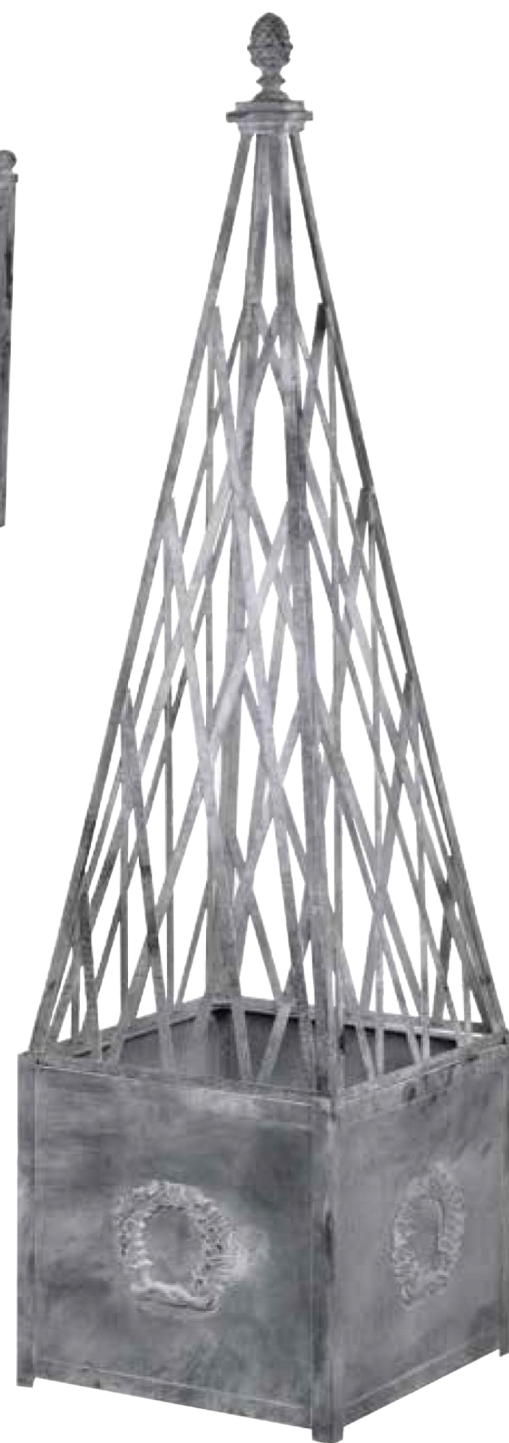

FHL058
Square Dark Grey Planter
(Suitable for outdoor use)
H:440 W:440 D:440mm.
£119.98

FHL059
Rectangular Dark Grey Planter
(Suitable for outdoor use)
H:380 W:790 D:380mm.
£158

FHL056
Tall Square Dark Grey Planter
(Suitable for outdoor use)
H:710 W:340 D:340mm.
£104

HBH012
Large Square Iron Planter
(Suitable for outdoor use)
 H:910 W:750 D:750mm.
 £770

HBH013
Small Square Iron Planter
(Suitable for outdoor use)
 H:610 W:500 D:500mm.
 £350

HBH006
Square Iron Planter with Ring Handles
(Suitable for outdoor use)
 H:810 W:660 D:660mm.
 £430